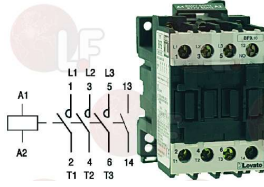

Suitable for:

MEIKO

3446555 CONTACTOR LOVATO BF0910A
coil 9A 400V 50/60Hz 4.2Kw
3 normally open contacts
1 normally open auxiliary contact