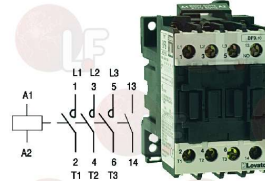

MEIKO 0135209

3446561 CONTACTOR LOVATO BF0910A
coil 9A 230V 50/60Hz 4.2Kw
3 normally open contacts
1 normally open auxiliary contact
for Dishwasher (ADLER) DS400 - DS410 - DS600
for Dishwasher (WHIRLPOOL) F650
for Glasswasher/Cupwasher (WHIRLPOOL) F400 - F410