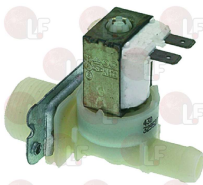

MEIKO 9623762

3120009 SOLENOID VALVE 351 220/240V ø 14 mm
solenoid valve 180° - 220/240V 50/60Hz - max 90°C
inlet 3/4" - outlet ø 14 mm