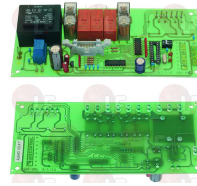

MEIKO 0124186

Suitable for:

3390205 POWER BOARD
size 180x85 mm
for Dishwasher (MEIKO) ECOSTAR530F
for Glasswasher/Cupwasher (MEIKO) ECOSTAR430F