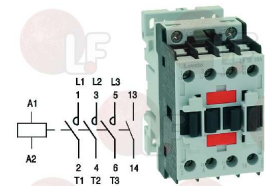

MEIKO 0135204

MEIKO 9520025

**3446583 CONTACTOR LOVATO BF18T4A**  
 coil 18A 230V 50/60Hz 8Kw  
 4 normally open contacts  
 no auxiliary contact

MEIKO 0135208

MEIKO 9518558

**3446582 CONTACTOR LOVATO BF1810A**  
 coil 18A 230V 50/60Hz 7.5Kw  
 3 normally open contacts  
 1 normally open auxiliary contact