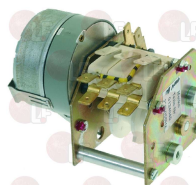

MEIKO 0124039

3322266 PROGRAMMER 3 CAMS 220V 50Hz
for Dishwasher hood type (MEIKO) DV80