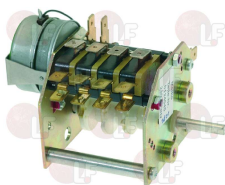

MEIKO 0124040

MEIKO 0124090

3322269 PROGRAMMER 4 CAMS
230V 50Hz - cycle 480"
pin 5x3 mm
for Pan/utensilwashing machines (MEIKO) FV120B
FV240B