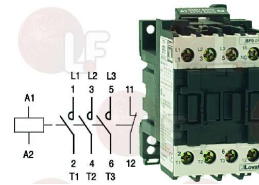

## Remote control switches

**3454002 CONTACTOR B7-30-1 220/240V**  
 universal

MEIKO 0135209

MEIKO 9540220

**3446562 CONTACTOR LOVATO BF0901A**  
 coil 9A 230V 50/60Hz 4.2Kw  
 3 normally open contacts  
 1 normally closed auxiliary contact