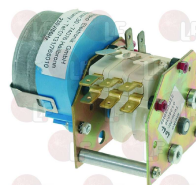

## Timers

**3322267 PROGRAMMER 220V 50/60Hz**  
 cycle 120"  
 for Glasswasher/Cupwasher (MEIKO) FR30G - FV25G

MEIKO 0124080

**3322268 PROGRAMMER 3 CAMS**  
 230V 50Hz - cycle 162"  
 for Dishwasher (MEIKO) FV40N  
 for Dishwasher hood type (MEIKO) DV40