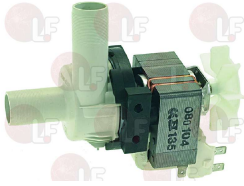

## Pumps

**3122402 DRAIN ELECTRO-PUMP 80W 230V 50Hz**  
inlet external  $\varnothing$  24 mm - outlet external  $\varnothing$  24 mm

MEIKO 0535502

**3122845 DRAIN PUMP 0.07KW 200/240V 50Hz**

MEIKO 9544233