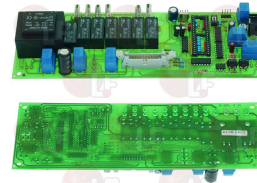

MEIKO 0124196

3390203 CONTROL BOARD
size 240x85 mm
for Dishwasher (MEIKO) DV40T - FV40T - FV60E
FV70T