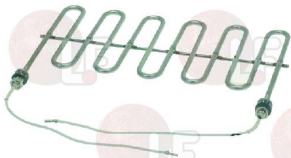

MEIKO 0101152

MEIKO 0101153

**3786678 GASKET FOR HEATING ELEMENT**

MEIKO 0101175

**3455420 HEATING ELEMENT 3000W 230V**  
 for drying  
 length 172 mm - width 310 mm  
 for Dishwasher conveyor type (MEIKO)  
 Series B-TRONIC