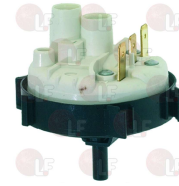

3320090 PRESSURE SWITCH 62/30 mm

1 level 250V 16A
back connection
for Pan/utensilwashing machines (MEIKO) DV270
FV250

MEIKO 0130006

MEIKO 0130008