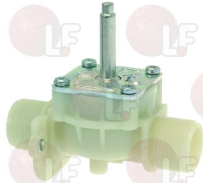

Suitable for:

3120561 SOLENOID VALVE 3/4"x3/4" 220V 50Hz
for Pan/utensilwashing machines (MEIKO) FV120
FV130 - FV240 - FV250