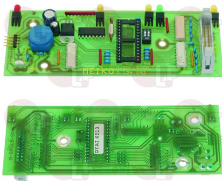

## Electrical gas valves and accessories

**3526198 BACKFLOW CHECK VALVE- LARGE**

MEIKO 0620349

**3526199 BACKFLOW CHECK VALVE- SMALL**

MEIKO 0620334

## Electronic printed-circuit boards

**3390202 CONTROL BOARD**  
size 153x56 mm  
for Glasswasher/Cupwasher (MEIKO) FV28G

MEIKO 0124092

**3390199 POWER BOARD**  
size 128x130 mm  
for Glasswasher/Cupwasher (MEIKO) FV28G