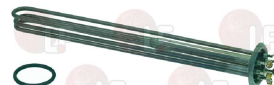

3755072 BOILER HEATING ELEMENT 7500W 230/400V

immersed length 420 mm
flange external $\varnothing$ 63 mm
with bulb sheath
complete with O-Ring $\varnothing$ 58 (3186013)