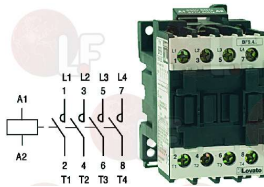

MEIKO 0135204

MEIKO 9520025

3446583 CONTACTOR LOVATO BF18T4A
coil 18A 230V 50/60Hz 8Kw
4 normally open contacts
no auxiliary contact