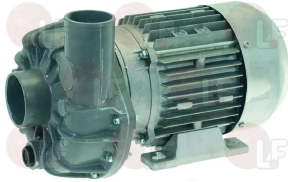

MEIKO 0501095

3122245 ELECTRO-PUMP FIR 1205DX 2.7HP 220/380V
inlet external $\varnothing$ 63 mm - outlet external $\varnothing$ 54 mm
motor revolutions 2800 - flowrate 600 L/min
2.7Hp 220/380V 7/4A
for Dishwasher (CAPIC) M1300 - M2200
for Dishwasher hood type (MACH) MS1100P - MS1300P
for Dishwasher hood type (WINTERHALTER) GS72

MEIKO 0501032

MEIKO 0501086

3122024 MECHANICAL SEAL $\varnothing$ 12mm INNER SURFACE 8mm
for Dishwasher (ELFRAMO)