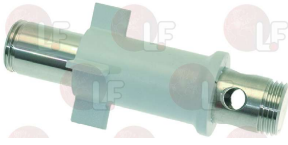

Suitable for:

3743314 SUPPORT FOR ARM ASSEMBLY
for Dishwasher (MEIKO) DV120T - DV80T
DV80TFA