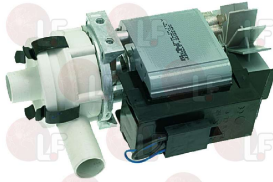

# MEIKO

**3122001 ELECTRO-PUMP GRE 1001DX**  
 190W 230V 50Hz  
 inlet external  $\varnothing$  24 mm - outlet external  $\varnothing$  24 mm

MEIKO 0535509

**3122153 ELECTRO-PUMP TM 61E 0,45HP 220V**  
 for pressure boost  
 inlet  $\varnothing$  1" F - outlet  $\varnothing$  1" F  
 motor revolutions 2900 - flow rate 38 l/min  
 max pressure 6 ATM max temperature 90°C  
 0.45HP 220V 50Hz 2.3A - capacitor 10  $\mu$ f  
 for Dishwasher (OLIS) OLDS40 - OLDS50 - OLG540  
 OLG550 - OLG85  
 for Dishwasher hood type (DIHR) G12S  
 for Dishwasher hood type (KROMO) K100  
 for Dishwasher hood type (OLIS) OLG11S - OLHT11D  
 OLHT12