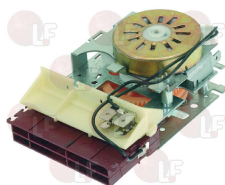

Timers

3322267 PROGRAMMER 220V 50/60Hz
cycle 120"
for Glasswasher/Cupwasher (MEIKO) FR30G - FV25G