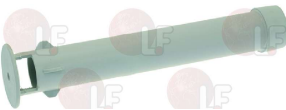

MEIKO 0620348

3448256 OVERFLOW PIPE $\varnothing$ 33x215 mm
plastic made
for DV40N-DV120N