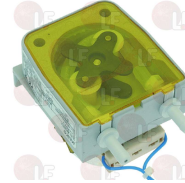

3090155 RINSE-AID DISPENSER PG0.4 230V

230V 50/60Hz - 0.4 Lt/h

MEIKO 9518514