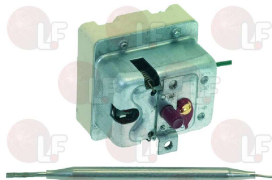

Suitable for:

MEIKO

Suitable for:

3444247 THREE-PHASE THERMOSTAT 120°C
with manual reset
covered capillary 540 mm
bulb $\varnothing$ 6x94 mm
for Dishwasher (MEIKO) ECOSTAR530F
for Glasswasher/Cupwasher (MEIKO) ECOSTAR430F
for Pan/utensilwashing machines (MEIKO) FV250