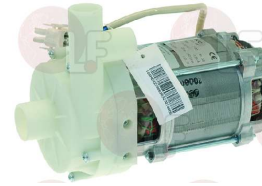

MEIKO 9500488

MEIKO 9621799

3122849 ELECTR.PUMP UP60-389 460V 60Hz