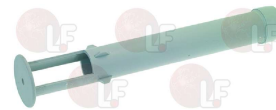

MEIKO 0620447

MEIKO 8070117

3448205 OVERFLOW PIPE $\varnothing$ 33x255 mm
made of plastic
for DV80T-DV120T