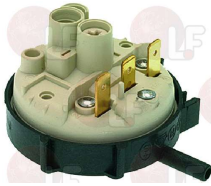

3320071 PRESSURE SWITCH 55/30 mm 250V 16A

1 level
max operating temperature 85°C
for UNIVERBAR DISHWASHER ALL MODELS
for Dishwasher (UNIVERBAR)
for Glasswasher/Cupwasher (ATA) AL20 - AL21 - AL25
AL26
for Glasswasher/Cupwasher (UNIVERBAR)

MEIKO 0130009

MEIKO 0130019